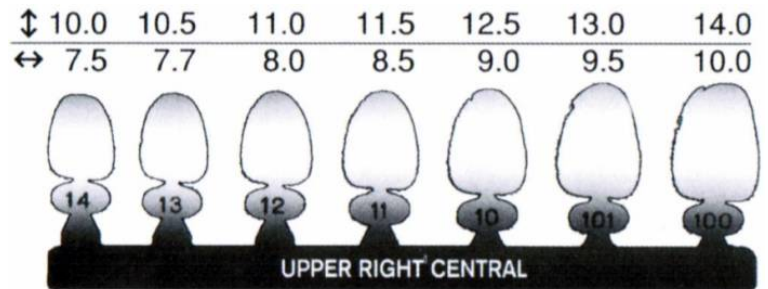

UPPER RIGHT - Central

Code	Name	Price	+
102720	SOLODENT - Polyc Crowns Ref #14 5pk	US$ 2.99	+Info
102719	SOLODENT - Polyc Crowns Ref #13 5pk	US$ 2.99	+Info
102718	SOLODENT - Polyc Crowns Ref #12 5pk	US$ 2.99	+Info
102717	SOLODENT - Polyc Crowns Ref #11 5pk	US$ 2.99	+Info
102716	SOLODENT - Polyc Crowns Ref #10 5pk	US$ 2.99	+Info
102767	SOLODENT - Polyc Crowns Ref #101 5pk	US$ 2.99	+Info
102766	SOLODENT - Polyc Crowns Ref #100 5pk	US$ 2.99	+Info