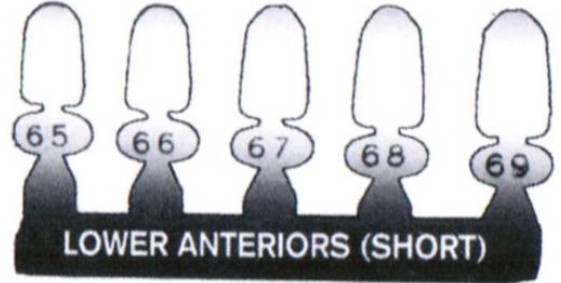

LOWER ANTERIORS - Short

↕	8.0	8.5	9.2	10.0	10.5
↔	5.0	5.1	5.3	5.6	6.0

Code	Name	Price	+
102761	SOLODENT - Polyc Crowns Ref #65 5pk	US$ 2.99	+Info
102762	SOLODENT - Polyc Crowns Ref #66 5pk	US$ 2.99	+Info
102763	SOLODENT - Polyc Crowns Ref #67 5pk	US$ 2.99	+Info
102764	SOLODENT - Polyc Crowns Ref #68 5pk	US$ 2.99	+Info
102765	SOLODENT - Polyc Crowns Ref #69 5pk	US$ 2.99	+Info