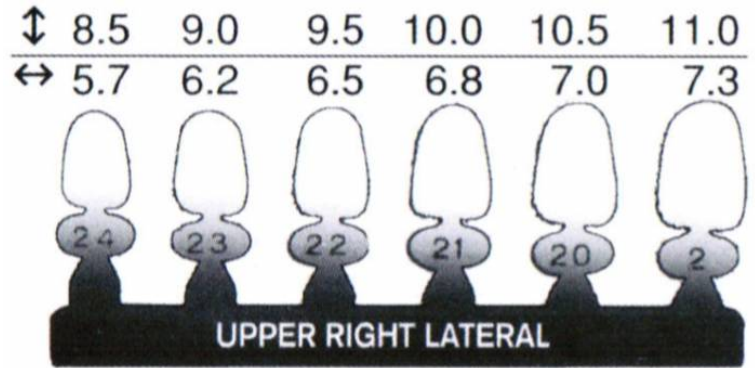

102772	SOLODENT - Polyc Crowns Ref #301 5pk	US$ 2.99	+Info
102736	SOLODENT - Polyc Crowns Ref #30 5pk	US$ 2.99	+Info
102737	SOLODENT - Polyc Crowns Ref #31 5pk	US$ 2.99	+Info
102738	SOLODENT - Polyc Crowns Ref #32 5pk	US$ 2.99	+Info
102739	SOLODENT - Polyc Crowns Ref #33 5pk	US$ 2.99	+Info
102740	SOLODENT - Polyc Crowns Ref #34 5pk	US$ 2.99	+Info

UPPER RIGHT - Lateral

Code	Name	Price	+
102730	SOLODENT - Polyc Crowns Ref #24 5pk	US$ 2.99	+Info
102729	SOLODENT - Polyc Crowns Ref #23 5pk	US$ 2.99	+Info
102728	SOLODENT - Polyc Crowns Ref #22 5pk	US$ 2.99	+Info
102727	SOLODENT - Polyc Crowns Ref #21 5pk	US$ 2.99	+Info
102726	SOLODENT - Polyc Crowns Ref #20 5pk	US$ 2.99	+Info
102715	SOLODENT - Polyc Crowns Ref #2 5pk	US$ 2.99	+Info