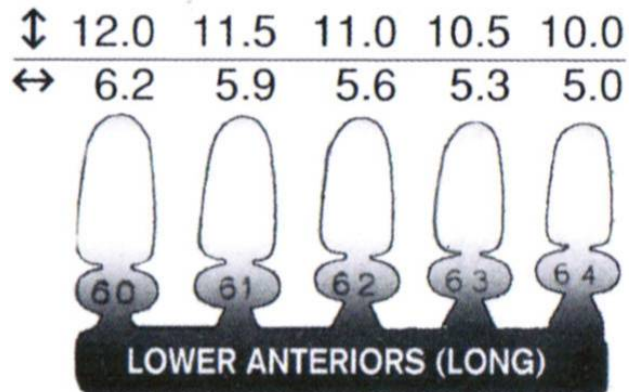

LOWER ANTERIORS - Long

Code	Name	Price	+
102756	SOLODENT - Polyc Crowns Ref #60 5pk	US$ 2.99	+Info
102757	SOLODENT - Polyc Crowns Ref #61 5pk	US$ 2.99	+Info
102758	SOLODENT - Polyc Crowns Ref #62 5pk	US$ 2.99	+Info
102759	SOLODENT - Polyc Crowns Ref #63 5pk	US$ 2.99	+Info
102760	SOLODENT - Polyc Crowns Ref #64 5pk	US$ 2.99	+Info