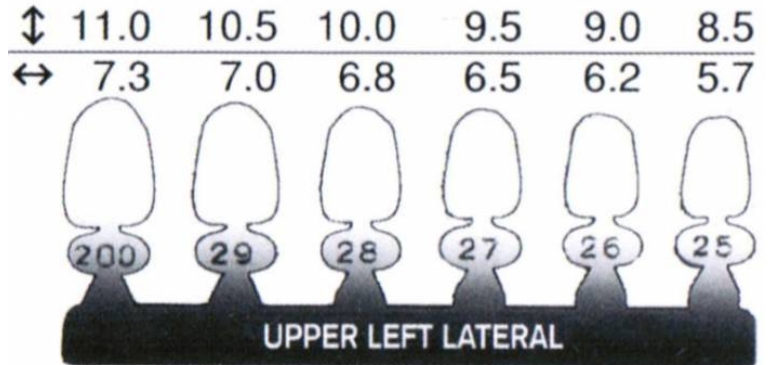

102745	SOLODENT - Polyc Crowns Ref #39 5pk	US$ 2.99	+Info
102773	SOLODENT - Polyc Crowns Ref #302 5pk	US$ 2.99	+Info
102774	SOLODENT - Polyc Crowns Ref #303 5pk	US$ 2.99	+Info

UPPER LEFT - Lateral

Code	Name	Price	+
102770	SOLODENT - Polyc Crowns Ref #200 5pk	US$ 2.99	+Info
102735	SOLODENT - Polyc Crowns Ref #29 5pk	US$ 2.99	+Info
102734	SOLODENT - Polyc Crowns Ref #28 5pk	US$ 2.99	+Info
102733	SOLODENT - Polyc Crowns Ref #27 5pk	US$ 2.99	+Info
102732	SOLODENT - Polyc Crowns Ref #26 5pk	US$ 2.99	+Info
102731	SOLODENT - Polyc Crowns Ref #25 5pk	US$ 2.99	+Info