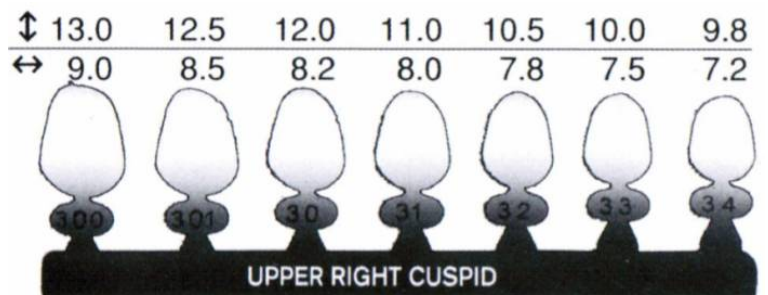

UPPER RIGHT - Cuspid

Code	Name	Price	+
102771	SOLODENT - Polyc Crowns Ref #300 5pk	US$ 2.99	+Info