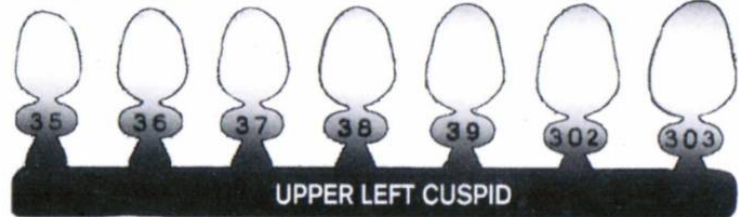

LOWER ANTERIORS - Short

↕	8.0	8.5	9.2	10.0	10.5
↔	5.0	5.1	5.3	5.6	6.0

Code	Name	Price	+
102761	SOLODENT - Polyc Crowns Ref #65 5pk	US\$ 2.99	+Info
102762	SOLODENT - Polyc Crowns Ref #66 5pk	US\$ 2.99	+Info
102763	SOLODENT - Polyc Crowns Ref #67 5pk	US\$ 2.99	+Info
102764	SOLODENT - Polyc Crowns Ref #68 5pk	US\$ 2.99	+Info
102765	SOLODENT - Polyc Crowns Ref #69 5pk	US\$ 2.99	+Info

UPPER LEFT - Central

↕	14.0	13.0	12.5	11.5	11.0	10.5	10.0
↔	10.0	9.5	9.0	8.5	8.0	7.7	7.5

Code	Name	Price	+
102769	SOLODENT - Polyc Crowns Ref #103 5pk	US\$ 2.99	+Info
102768	SOLODENT - Polyc Crowns Ref #102 5pk	US\$ 2.99	+Info
102725	SOLODENT - Polyc Crowns Ref #19 5pk	US\$ 2.99	+Info
102724	SOLODENT - Polyc Crowns Ref #18 5pk	US\$ 2.99	+Info
102723	SOLODENT - Polyc Crowns Ref #17 5pk	US\$ 2.99	+Info
102722	SOLODENT - Polyc Crowns Ref #16 5pk	US\$ 2.99	+Info
102721	SOLODENT - Polyc Crowns Ref #15 5pk	US\$ 2.99	+Info

UPPER LEFT - Cuspid

↕	9.8	10.0	10.5	11.0	12.0	12.5	13.0
↔	7.2	7.5	7.8	8.0	8.2	8.5	9.0

Code	Name	Price	+
102741	SOLODENT - Polyc Crowns Ref #35 5pk	US\$ 2.99	+Info
102742	SOLODENT - Polyc Crowns Ref #36 5pk	US\$ 2.99	+Info
102743	SOLODENT - Polyc Crowns Ref #37 5pk	US\$ 2.99	+Info
102744	SOLODENT - Polyc Crowns Ref #38 5pk	US\$ 2.99	+Info