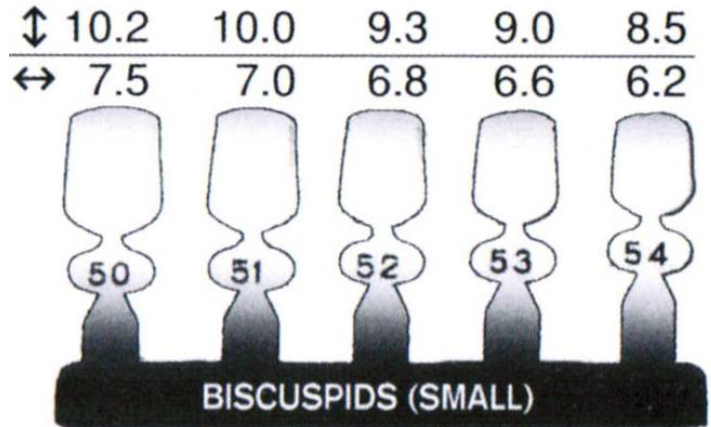

BISCUSPIDS - Small

Code	Name	Price	+
102751	SOLODENT - Polyc Crowns Ref #50 5pk	US$ 2.99	+Info
102752	SOLODENT - Polyc Crowns Ref #51 5pk	US$ 2.99	+Info
102753	SOLODENT - Polyc Crowns Ref #52 5pk	US$ 2.99	+Info
102754	SOLODENT - Polyc Crowns Ref #53 5pk	US$ 2.99	+Info
102755	SOLODENT - Polyc Crowns Ref #54 5pk	US$ 2.99	+Info