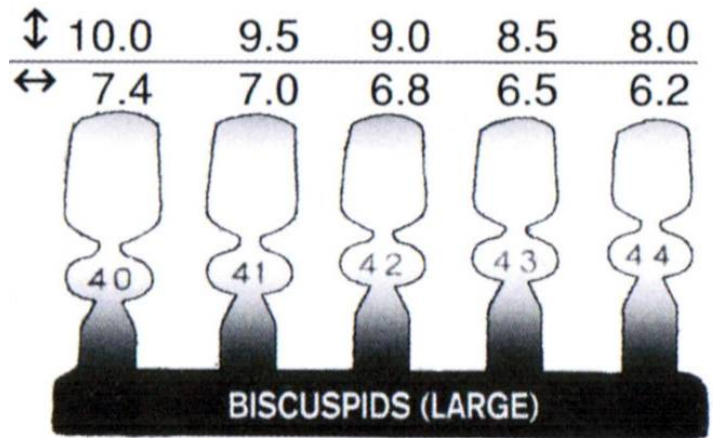

BISCUSPIDS - Large

Code	Name	Price	+
102746	SOLODENT - Polyc Crowns Ref #40 5pk	US$ 2.99	+Info
102747	SOLODENT - Polyc Crowns Ref #41 5pk	US$ 2.99	+Info
102748	SOLODENT - Polyc Crowns Ref #42 5pk	US$ 2.99	+Info
102749	SOLODENT - Polyc Crowns Ref #43 5pk	US$ 2.99	+Info
102750	SOLODENT - Polyc Crowns Ref #44 5pk	US$ 2.99	+Info