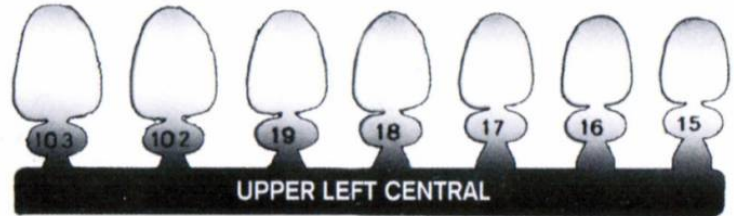

LOWER ANTERIORS - Short

↕	8.0	8.5	9.2	10.0	10.5
↔	5.0	5.1	5.3	5.6	6.0

Code	Name	Price	+
102761	SOLODENT - Polyc Crowns Ref #65 5pk	US\$ 2.99	+Info
102762	SOLODENT - Polyc Crowns Ref #66 5pk	US\$ 2.99	+Info
102763	SOLODENT - Polyc Crowns Ref #67 5pk	US\$ 2.99	+Info
102764	SOLODENT - Polyc Crowns Ref #68 5pk	US\$ 2.99	+Info
102765	SOLODENT - Polyc Crowns Ref #69 5pk	US\$ 2.99	+Info

UPPER LEFT - Central

↕	14.0	13.0	12.5	11.5	11.0	10.5	10.0
↔	10.0	9.5	9.0	8.5	8.0	7.7	7.5

Code	Name	Price	+
102769	SOLODENT - Polyc Crowns Ref #103 5pk	US\$ 2.99	+Info
102768	SOLODENT - Polyc Crowns Ref #102 5pk	US\$ 2.99	+Info
102725	SOLODENT - Polyc Crowns Ref #19 5pk	US\$ 2.99	+Info
102724	SOLODENT - Polyc Crowns Ref #18 5pk	US\$ 2.99	+Info
102723	SOLODENT - Polyc Crowns Ref #17 5pk	US\$ 2.99	+Info
102722	SOLODENT - Polyc Crowns Ref #16 5pk	US\$ 2.99	+Info
102721	SOLODENT - Polyc Crowns Ref #15 5pk	US\$ 2.99	+Info